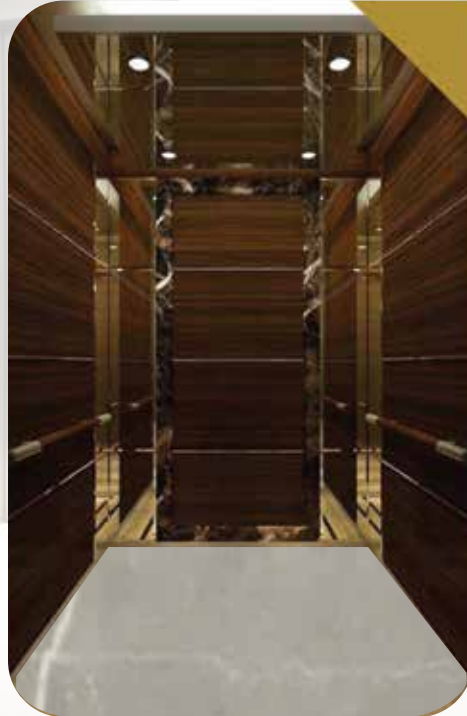

الكابائن Cabins